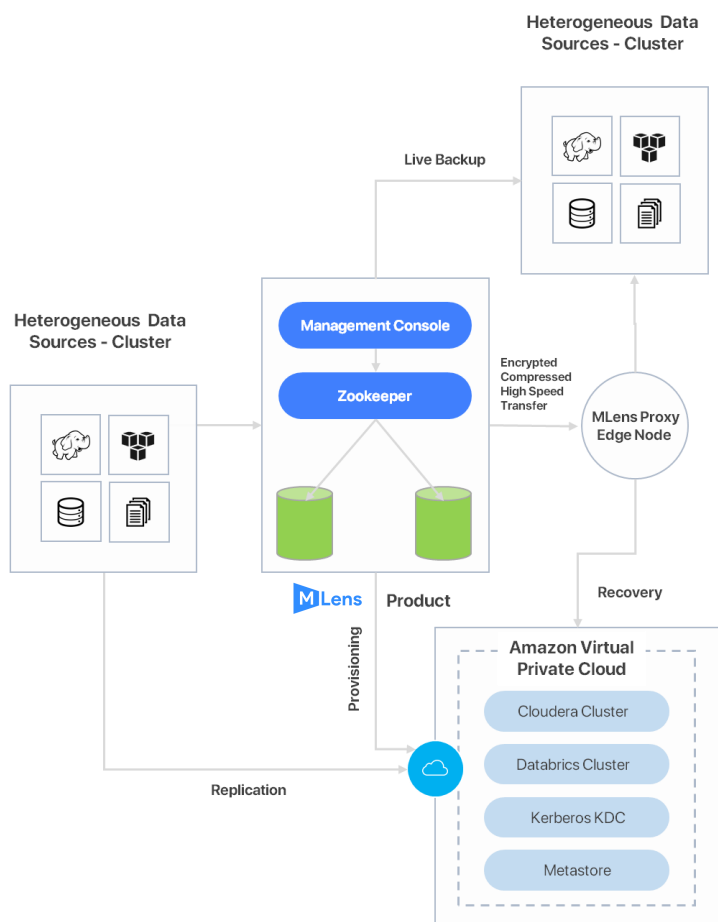

Enterprise Security Integration

- Active Directory/ LDAP/ Kerberos for secure data access
- Data encryption in transit and at rest
- Isolation & support for Encryption Zone
- Secured authentication for all endpoints

Data Ingestion in minutes

- Fast & secure parallel data processing
- Compression & file format conversion
- Configuration driven transformation
- Supports FTP/SFTP, S3/Azure Blob as well as standard RDBMS
- Relay mode in case of no direct connectivity between source and target

CONCEPTUAL ARCHITECTURE OF MLens

Request for a free Demo

Mail us at sales@knowledgegels.com

SOLUTION OFFERINGS

- Big Data Cluster backup over secured Data Lake without intermediate store
- End-to-end Big Data Lake Disaster Recovery Solution
- Data migration from Enterprise Data Warehouse to Big Data Lakes with no Intermediate landing
- Secured Selective Data Archival from Big Data Lake
- Flash-Speed file transfer to cloud, without intermediate landing
- Secured Cloud Data Access with complete AD/LDAP integration

What are the next steps?

Knowledge Lens invites you to experience our platform and get started with your use-cases through a Proof of Concept in just 3 weeks.